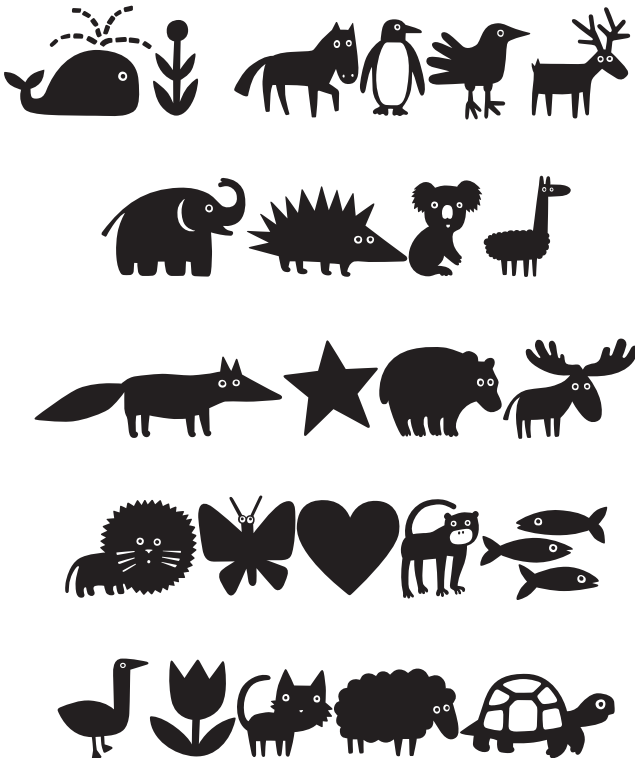

Choices for Your Personalised Stationery Set

Symbols

Colours - for Envelopes and Printing

Font Choices

Fancy Pants
Sweet Cheeks
Cursive Calligraphy
SERIOUS BUSINESS
Upper Eastside
Straight Shooter
Typewriter